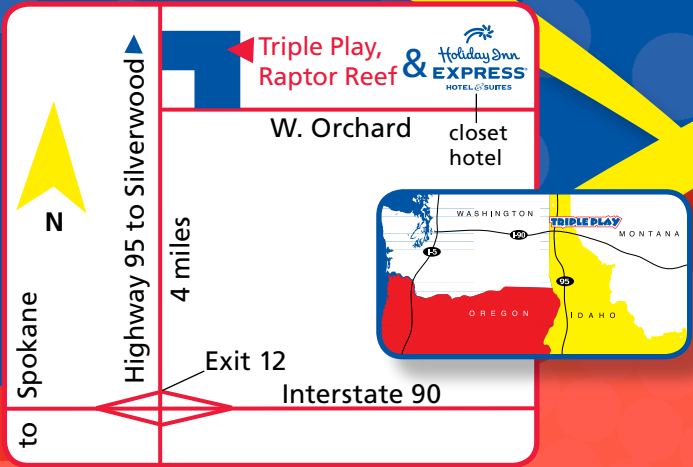

TRIPLE PLAY

Holiday Inn
EXPRESS
HOTEL & SUITES

Raptor Reef

Visit The Northwest's Largest
Indoor & Outdoor Family Fun Park

TRIPLE PLAY and Raptor Reef INDOOR WATER PARK

BOOK A PARTY!

A day at Triple Play is a kid's dream. For birthday or other parties, our private party rooms accommodate up to 100 people and are great for families, churches, corporate activities and more. Call today to book your fun. *available for all budgets

PIZZA, BURGERS & ICE CREAM, OH MY!

A Pizzeria & Grill serve up the fun and tasty food you need to keep going. We also serve beer and wine and have a catering service available.

Go Somewhere Tropical...

Like North Idaho.

Your family won't want to leave all the fun of Triple Play and Raptor Reef, and with sky bridge access to the Holiday Inn Express—you don't have to! Stay a while in one of 96 comfy rooms, designed especially for families.

- Large Two Room Family Suites
- All rooms include: refrigerators, microwaves, coffee makers, hairdryers, high speed Internet, TV and DVD player
- Complimentary Express Start Breakfast
- Meeting facilities with up to 50 capacity
- Pet friendly
- 100% smoke free
- Just 4 miles from Coeur d'Alene
- Corporate and group prices available

PLAY & STAY PACKAGES AVAILABLE!

Holiday Inn
EXPRESS
HOTEL & SUITES

151 W. Orchard, Hayden, Idaho
208.772.7900
Toll free: 800.720.4207
www.3play.com/hotel

Located On-Site!

OPEN Every Day Of The Year!

Visit us online for more information
www.3play.com
208-762-PLAY • 1-877-770-PLAY

National Award
WINNING
Family Fun Park

Play & Stay

Coeur d'Alene / Hayden, Idaho